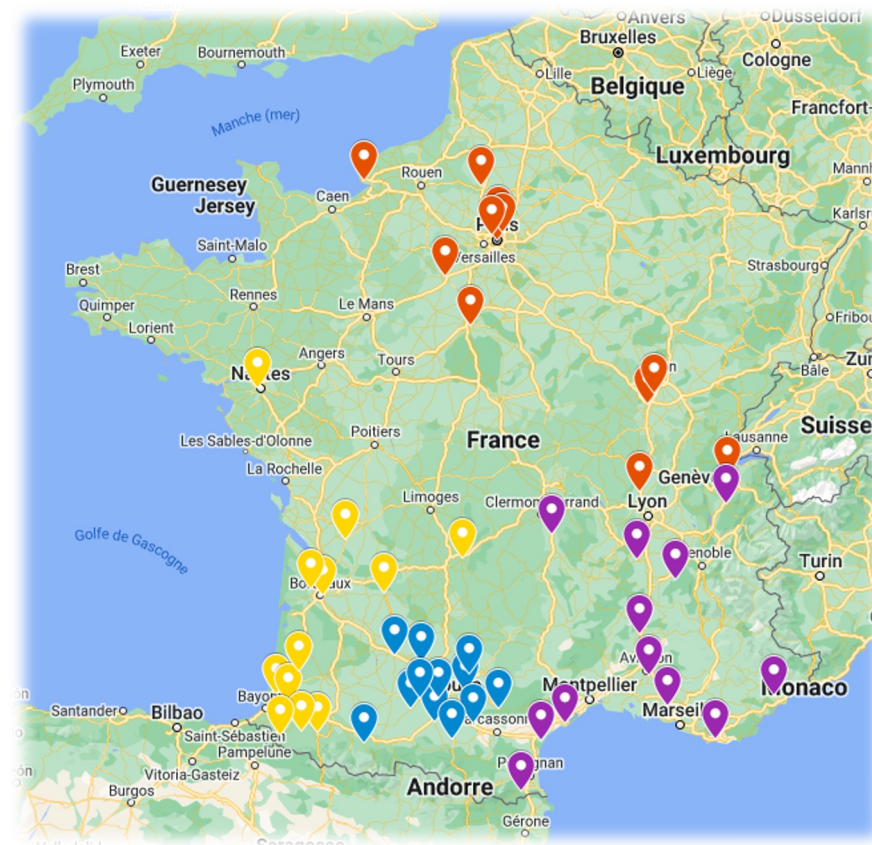

COMPETITIONS MASCULINES SENIORS

FEDERALE 1 – COMPOSITION DES POULES

- > 48 clubs engagés
- > 4 poules de 12 équipes

POULE 1

A AMICALE S SARCELLES (4753S)
BEAUVAIS XV R C (4578B)
C S BEAUNOIS (4305E)
C S NUITON (4337P)
C S VILLEFRANCHE SUR SAONE (5069K)
C'CHARTRES RUGBY (5129A)
UNION DRANCY ST DENIS 93
HAVRE A C (5092K)
PARIS UNIVERSITE CLUB (4680M)
R C ORLEANS (5143R)
RUGBY CLUB DE COURBEVOIE (4613P)
SERVETTE RUGBY CLUB DE GENEVE (7568H)

POULE 2

AVIRON GRUISSANAIS (4829Z)
C O BERRE XV (5230K)
C S ANNONAY (4997G)
CERET SPORTIF (5420S)
R C CHATEAURENARD (5237T)
R OL GRASSE (4957N)
RUGBY CLUB TRICASTIN (5261U)
RUGBY OLYMPIQUE AGATHOIS (5760L)
S C ROYANNAIS (4069Y)
U S ANNECY (4005D)
U S ISSOIRIENNE (4225T)
XV DU COUDON (4993C)

POULE 3

A S LAYRACAISE (5185L)
ASV LAVAU (5329T)
C A CASTELSARRASINOIS (5302N)
DEUXIEME UNION ATHLETIQUE GAILLACOISE RUGBY (7232H)
LOMBEZ SAMATAN CLUB (4155S)
R O CASTELNAUDARY (4812F)
S C MAZAMET (5334Y)
SPORTING CLUB APPAMEEN (5347M)
STADE BAGNERAIS (4135V)
TOEC TOAC FCT RUGBY (5374S)
U S L ISLOISE RUGBY (4150L)
U S ST SULPICIENNE (5370M)

POULE 4

CLUB MUNICIPAL DE FLOIRAC (5695R)
F C OLORON (4289M)
PEYREHORADE SPORTS (4504W)
RION MORCENX CLUB RUGBY (7796V)
S A MAULEONNAIS (4279B)
SPORTING CLUB TULLE CORREZE (4936R)
ST MEDARD EN JALLES R C (4467F)
STADE NANTAIS (7276D)
U S NAFARROA (4513F)
U S TYROSSE (4519M)
UNION BARBEZIEUX JONZAC (6911M)
US BERGERACOISE VALLEE DORDOGNE (5163M)

Réalisée sur Googlemaps